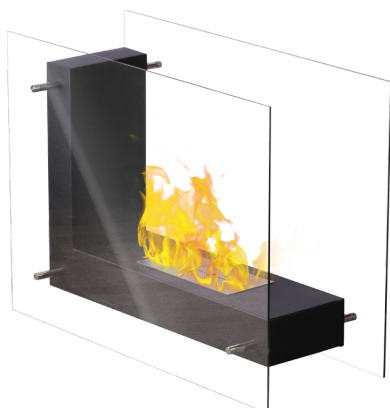

FFB 8060

Decorative ethanol fireplace

Product data sheet

Product category	Ethanol fireplaces
Brand	Qlima
Model	FFB 8060
Colour	Black
EAN code	8713508775876

Technical specifications

Burner material		Stainless steel
Burner volume	ml	1400
Fuel compatibility		(Bio) Ethanol
Burning time	min	330
Burner capacity	W	1350
Easy to fill		Yes
XL burning time		Yes
Glass type		Tempered glass
Qlima absorption system		Yes
Safety features		Double safety burner / Anti-spillage
Extinguish tool		Yes
Dimensions (w x d x h)	cm	800 x 310 x 600
Net. weight	kg	23
Warranty	year	2

Gross weight
25 kg

Package content

Decorative ethanol fireplace, Extinguisher, User manual

Accessories (to order)

Description	EAN code

Qlima

Extra long burn time

Designed for easy filling

Double safety burner

Extinguishing tool included

No spillage even when turned upside down

High temperature safety glass

Tempered safety glass: Provides more safety. The glass can resist temperatures up to 300 C and sudden temperature drops (e.g. cold water). In the unlikely case that it falls, the glass will crumble (like car windows). The corners of the glass are rounded for extra safety.

Qlima fuel safety: Absorbs the ethanol. Spillage of the fuel is impossible, even when the burner is upside down.

Double safety burner: For more safety and prevention of spilling, the burner is equipped with an extra fuel chamber that captures excess fuel when filling.