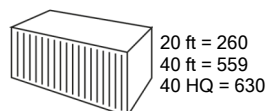

FFB 8060

Decorative ethanol fireplace

Product data sheet

Product category	Ethanol fireplaces
Brand	Qlima
Model	FFB 8060
Colour	Black
EAN code	8713508775876

Technical specifications

Burner material		Stainless steel
Burner volume	ml	1400
Fuel compatibility		(Bio) Ethanol
Burning time	min	330
Burner capacity	W	1350
Easy to fill		Yes
XL burning time		Yes
Glass type		Tempered glass
Qlima absorption system		Yes
Safety features		Double safety burner / Anti-spillage
Extinguish tool		Yes
Dimensions (w x d x h)	cm	800 x 310 x 600
Net. weight	kg	23
Warranty	year	2

All data is measured in accordance with applicable EU specified standards at the time of production. To be used for indicative purposes only.

20 ft = 260
40 ft = 559
40 HQ = 630

W x D x H =
18 x 88 x 68 cm

Gross weight
25 kg

Package content

Decorative ethanol fireplace, Extinguisher, User manual

Accessories (to order)

Description	EAN code

Qlima

Extra long burn time

Designed for easy filling