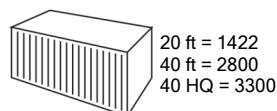

*All data is measured in accordance with applicable EU specified standards at the time of production. To be used for indicative purposes only.*

20 ft = 1422  
40 ft = 2800  
40 HQ = 3300

**W x D x H =**  
22.5 x 22.5 x 34.5 cm