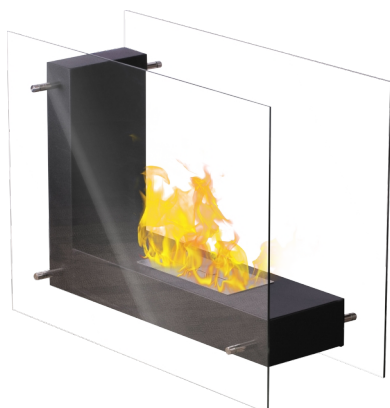

FFB 830

Decorative ethanol fireplace

Product data sheet

Product category	Ethanol fireplaces
Brand	Qlima
Model	FFB 830
Colour	Black
EAN code	8713508775883

Technical specifications

Burner material		Stainless steel
Burner volume	ml	500
Fuel compatibility		(Bio) Ethanol
Burning time	min	135
Burner capacity	W	1340
Easy to fill		Yes
XL burning time		Yes
Glass type		Tempered glass
Qlima absorption system		Yes
Safety features		Double safety burner / Anti-spillage
Extinguish tool		Yes
Dimensions (w x d x h)	cm	450 x 205 x 300
Net. weight	kg	6.5
Warranty	year	2

All data is measured in accordance with applicable EU specified standards at the time of production. To be used for indicative purposes only.

20 ft = 1120
40 ft = 2320
40 HQ = 2720

W x D x H =
37.5 x 52 x 13 cm

Gross weight
7.5 kg

Package content

Decorative ethanol fireplace, Extinguisher, User manual

Accessories (to order)

Description	EAN code

Qlima