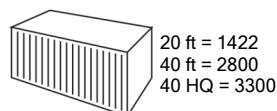

FFB 017

Decorative ethanol fireplace

Product data sheet

Product category	Ethanol fireplaces
Brand	Qlima
Model	FFB 017
Colour	Black
EAN code	8713508775906

Technical specifications

Burner material	Stainless steel	
Burner volume	ml	250
Fuel compatibility	(Bio) Ethanol	
Burning time	min	120
Burner capacity	W	920
Easy to fill	Yes	
XL burning time	Yes	
Glass type	Tempered glass	
Qlima absorption system	Yes	
Safety features	Double safety burner / Anti-spillage	
Extinguish tool	Yes	
Dimensions (w x d x h)	cm	165 x 165 x 290
Net. weight	kg	2
Warranty	year	2

All data is measured in accordance with applicable EU specified standards at the time of production. To be used for indicative purposes only.

20 ft = 1422
40 ft = 2800
40 HQ = 3300

W x D x H =
22.5 x 22.5 x 34.5 cm

Gross weight
2.5 kg

4 pcs
51 x 51 x 38 cm
11 kg

Package content

Decorative ethanol fireplace, Extinguisher, User manual

Accessories (to order)

Description	EAN code

Qlima

Extra long burn time