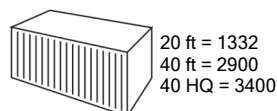

Product data sheet

Product category	Ethanol fireplaces
Brand	Qlima
Model	FFB 207
Colour	Black
EAN code	8713508775920

Technical specifications

Burner material		Stainless steel
Burner volume	ml	50
Fuel compatibility		(Bio) Ethanol
Burning time	min	45
Burner capacity	W	500
Easy to fill		Yes
XL burning time		Yes
Glass type		n.a.
Qlima absorption system		Yes
Safety features		Tip-over switch / Anti-spillage
Extinguish tool		Yes
Dimensions (w x d x h)	cm	240 x 160 x 260
Net. weight	kg	2
Warranty	year	2

Accessories (to order)

Description	EAN code

20 ft = 1332
40 ft = 2900
40 HQ = 3400

W x D x H =
28 x 23 x 31 cm

Gross weight
3 kg

4 pcs
59 x 43 x 33 cm
10 kg

Qlima

Extra long burn time